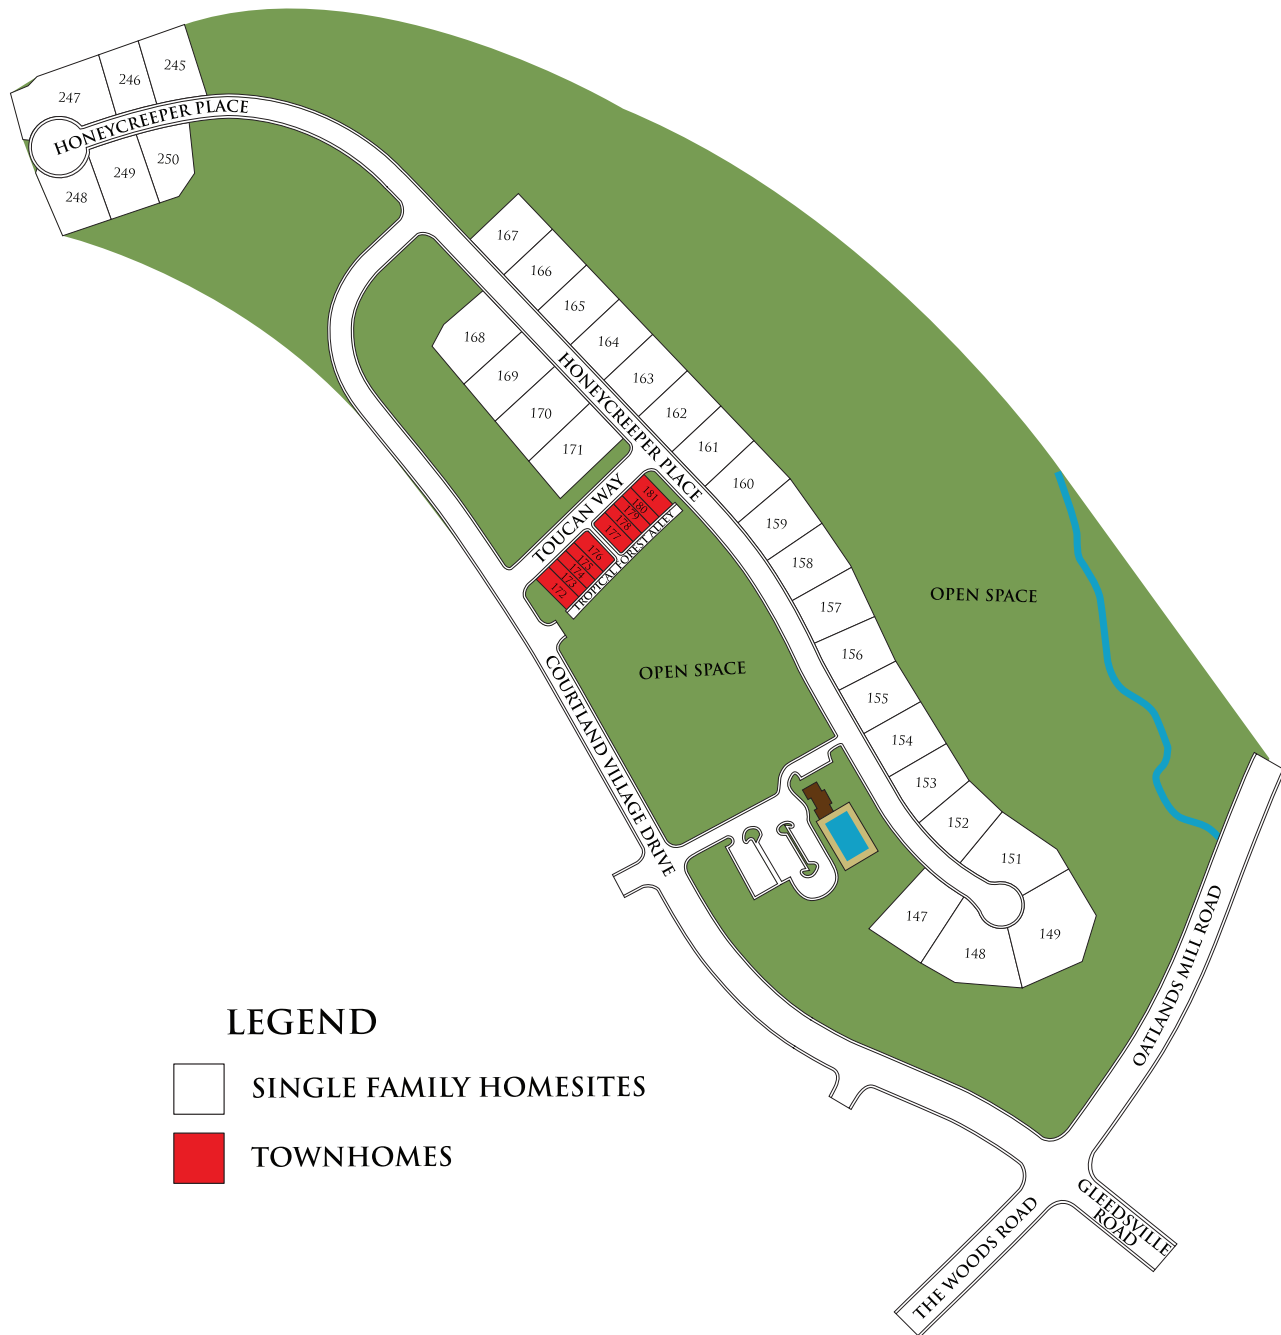

Site Map

COURTLAND RURAL VILLAGE

LEGEND

-  SINGLE FAMILY HOMESITES
-  TOWNHOMES

LENNAR®

20965-B Courtland Village Drive - Leesburg, VA 20175 - 703.957.4726

LennarVirginia.com

The specific features in a home may vary from home to home and from one community to another. We reserve the right to substitute equipment, material, appliances and brand names with items of equal or higher, in our sole opinion, value. Color and size variations may occur. The prices of our homes, included features, and available locations are subject to change without notice. Please see the actual home purchase agreement for additional information, disclosures and disclaimers relating to the home and its features. Void where prohibited by law. Copyright © 2014 Lennar Corporation. Lennar and the Lennar logo are service marks or registered service marks of Lennar Corporation and/or its subsidiaries. 2/14. JM.