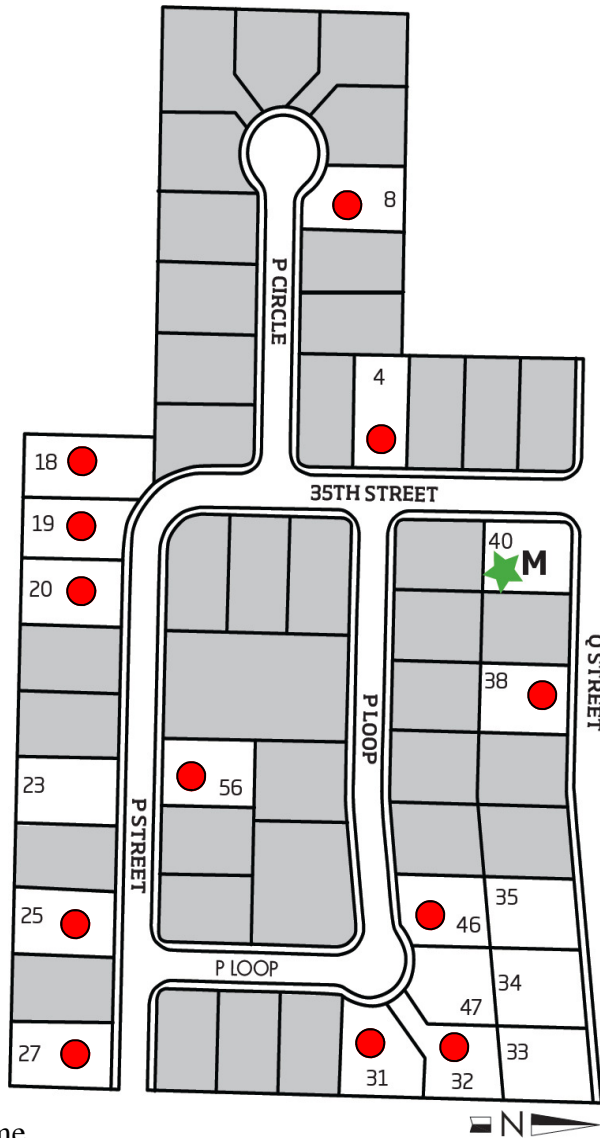

Site Map

● SOLD

★ Welcome Home Center and Model Home

LENNAR®

Columbia Crest |

3510 Q St, Washougal, WA 98671

| 360.518.5625

Floorplans and elevations are artist's renderings and may contain options, which are not standard on all models. Lennar reserves the right to make changes to these floorplans, specifications, dimensions and elevations without prior notice. Stated dimensions and square footage are approximate and should not be used as representation of the home's precise or actual size. Bay sizes may vary from home to home and may not accommodate all vehicles. Any statement, verbal or written, regarding "under air" or "finished area" or any other description or modifier of the square footage size of any home is a shorthand description of the manner in which the square footage was estimated and should not be construed to indicate certainty. Copyright © 2013 Lennar Corporation. All rights reserved. Lennar and the Lennar logo are registered service marks or service marks of Lennar Corporation and/or its subsidiaries. CCB#195307. CCB#LENNAN1893QG. 11/13