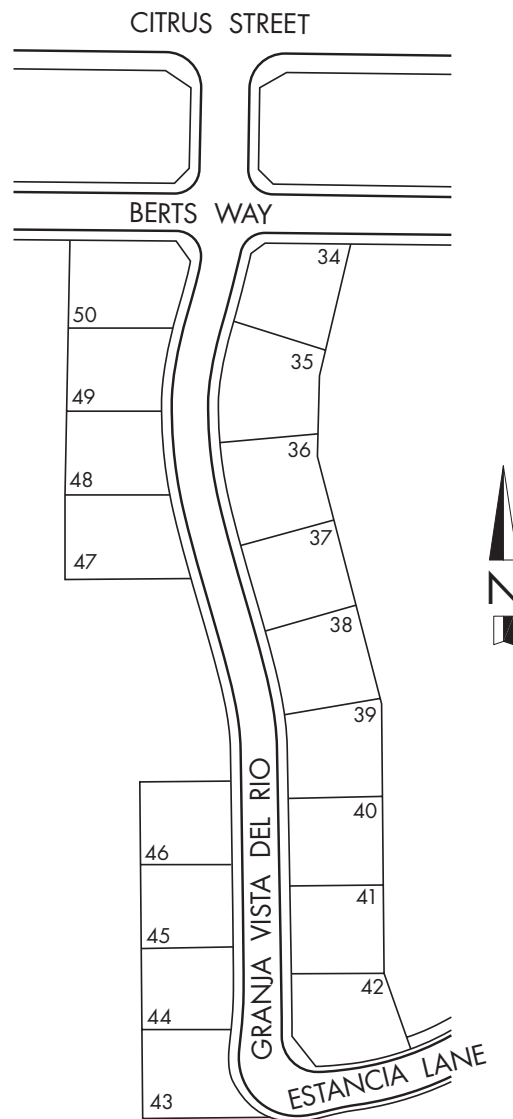

ESTANCIA

THE DESI COLLECTION

HOMESITES

LENNAR.COM

Desi Collection • 13225 Berts Way, Eastvale, CA 92880 • (877) 205-3124

Site plans and community maps are conceptual in nature and are merely an artist's rendition. These maps are solely for illustrative purposes and should never be relied upon. The past, present, future or proposed roads, easements, land uses, conditions, plat maps, lot sizes or layouts, zoning utilities, drainage, land conditions or development of any type whatsoever, whether reflected on the site plan or map, or whether outside the boundaries of the site plan or map, may not be shown or may be incomplete or inaccurate. The past, present, future or proposed roads, easements, land uses, conditions, plat maps, lot sizes or layouts, zoning utilities, drainage, land conditions or development of any type may or may not change in the future. It is not uncommon that any of the foregoing can change without notice to you. You should never rely on the accuracy of this map in making decisions relative to purchasing any property. We reserve the right to make changes at any time without notice. Lennar Homes of California, Inc. License #728102. Lennar Sales Corp. - California Bureau of Real Estate License #01252753. Copyright © 2014 Lennar Corporation. Lennar and the Lennar logo are registered service marks of Lennar Corporation and/or its subsidiaries. 2/14