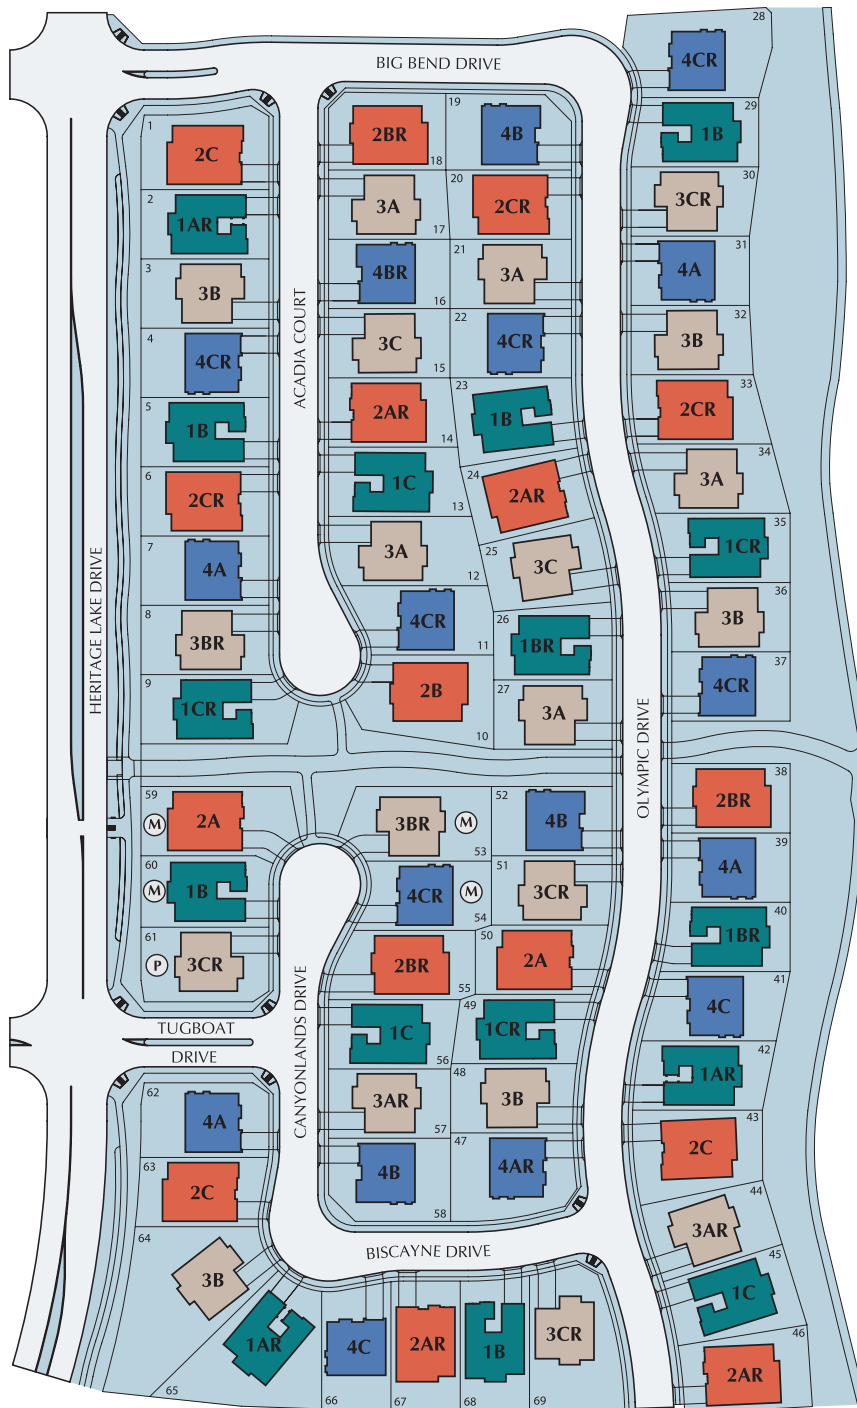

Parkview at Heritage Lake

CALATLANTIC
HOMES^{SM}

A LENNAR COMPANY

CalAtlanticHomes.com