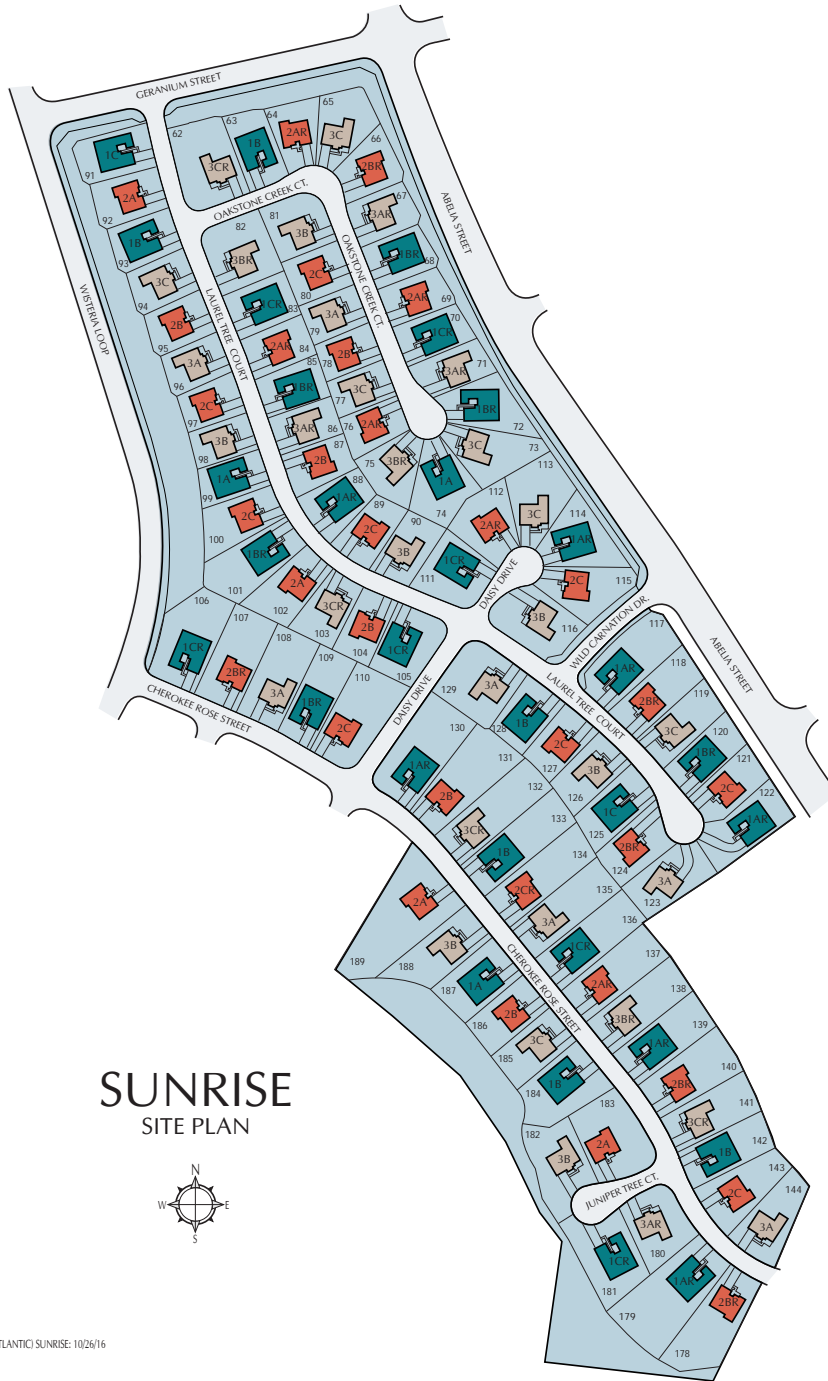

SUNRISE AT MORNINGSTAR RANCH

SUNRISE
SITE PLAN

- Legend
- = Plan 1
 - = Plan 2
 - = Plan 3

(CALATLANTIC SUNRISE: 10/25/16)

(CALATLANTIC SUNRISE: 10/26/16)

CALATLANTIC
HOMESSM
A LENNAR COMPANY
CalAtlanticHomes.com