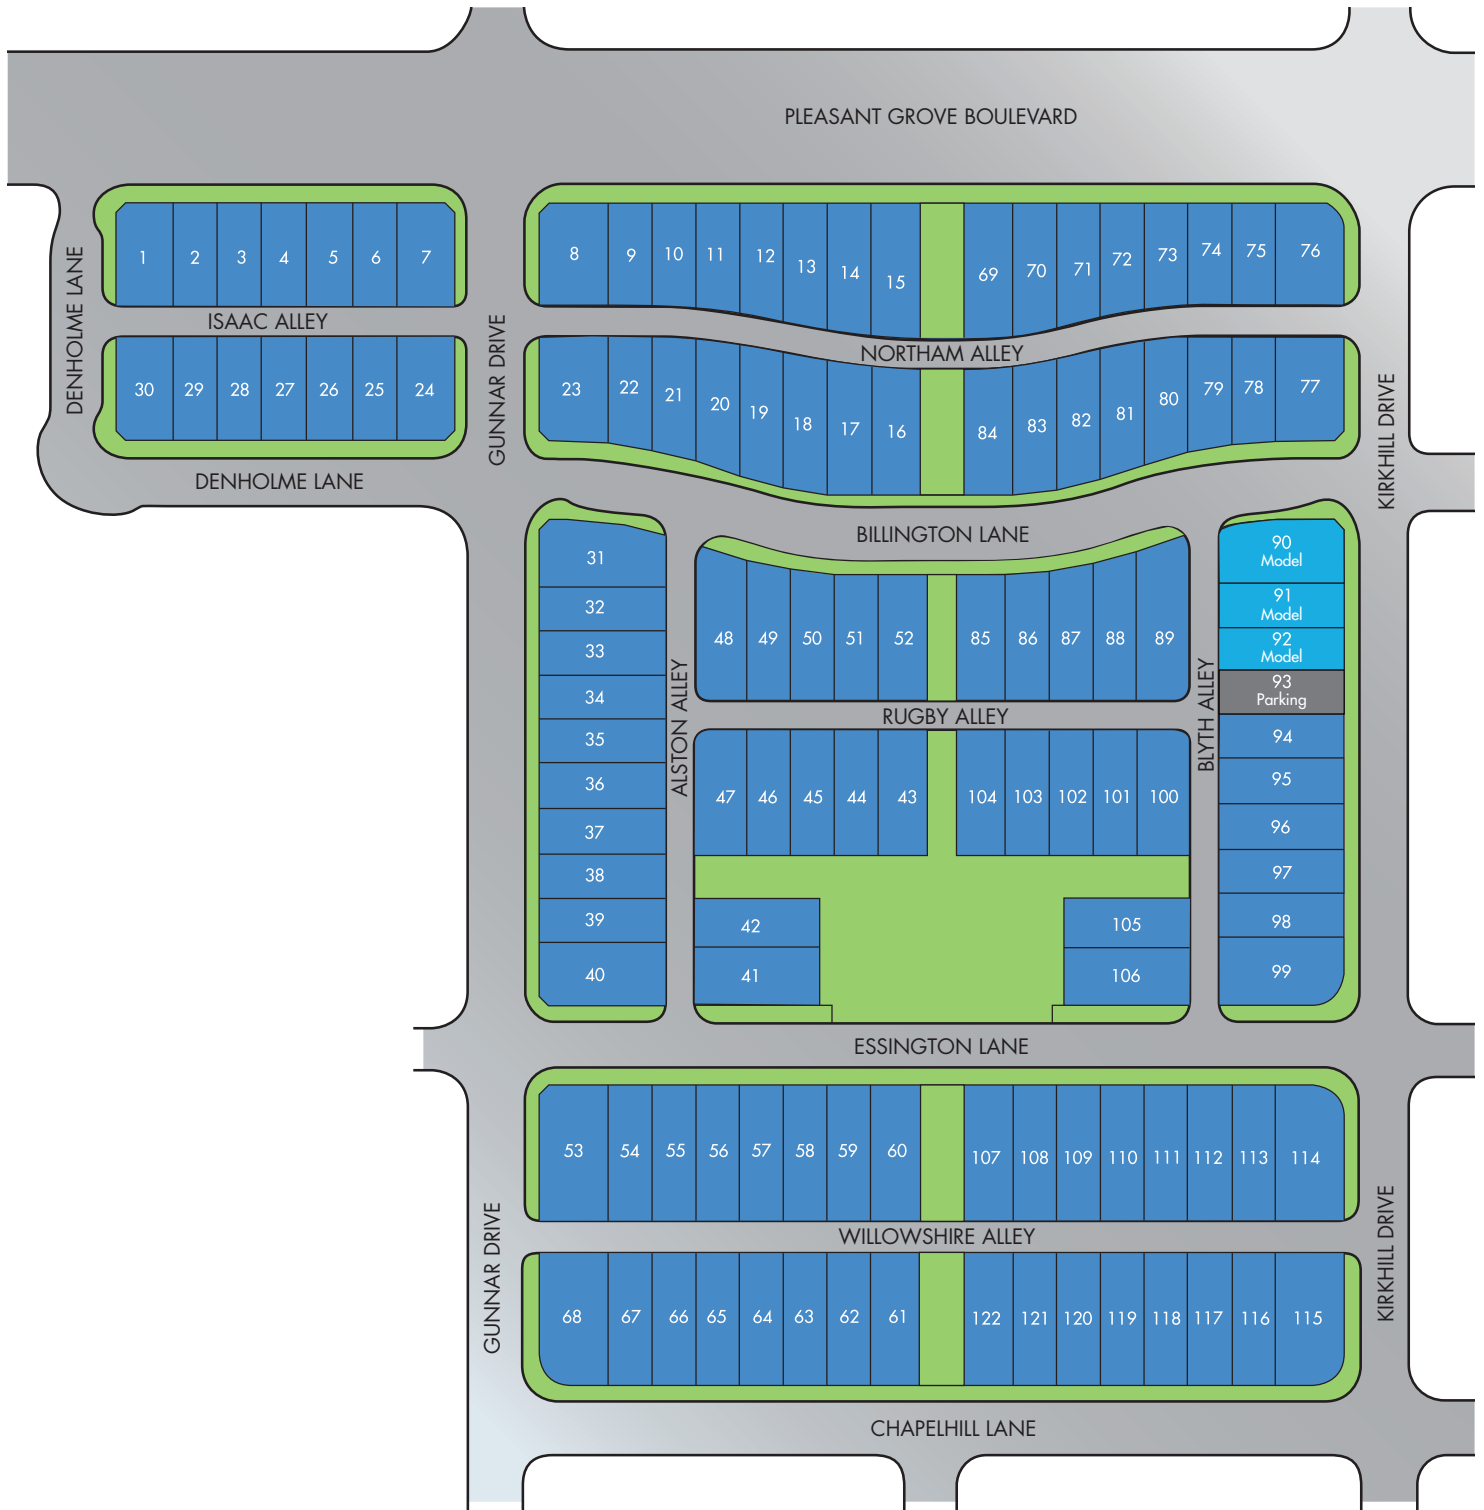

Montecito Walk at WestPark

Homesites

PRELIMINARY

1016 Kirkhill Dr. | Roseville, CA 95747 | 916-580-6374 | Lennar.com

LENNAR